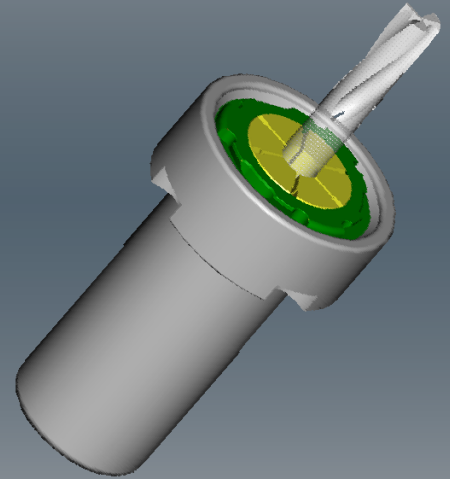

STARTER-SET 2

- 5 Pieces Tool Adapter D25x16mm (SPA.BHX01516)
  Including collet nut (SPAMUOZ23Zeta)
- 1 Piece Tool Mounting Fixture (MOBHX16)
- 1 Piece Spanner Wrench (SCHE25Zeta)
- 1 Piece Torque Nut - 1/2" square driver for torque wrench (STEC25Zeta)
- 5 Pieces Special Collet 411E
  (Includes the following: 1/4", 3/8", 2x 1/2", 5/8")