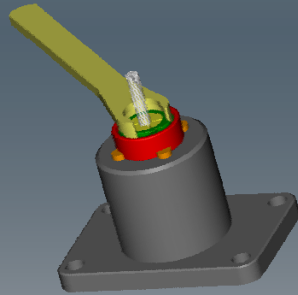

STARTER-SET 2

- 5 Pieces Tool Adapter D25x16mm (SPA.BHX01516)
  Including collet nut (SPAMUOZ23Zeta)
- 1 Piece Tool Mounting Fixture (MOBHX16)
- 1 Piece Spanner Wrench (SCHE25Zeta)
- 1 Piece Torque Nut - 1/2" square driver for torque wrench (STEC25Zeta)
- 5 Pieces Special Collet 411E
  (Includes the following: 1/4", 3/8", 2x 1/2", 5/8")