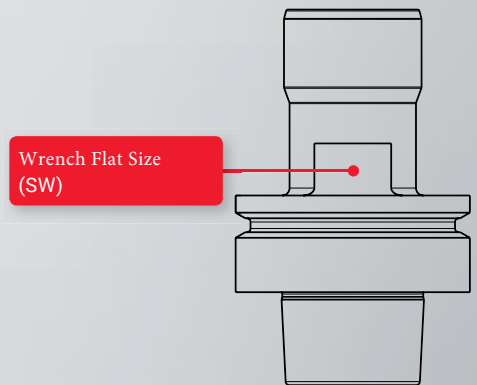

Mounting Fixture Forks - HSK A/F/E

Forks for standard chucks and superspeed chucks

Collet Chuck Part Number	Fixture Part Number	Fork Size	Fork Part Number
SPZHSK63F06016ERI	MOHSK63 A/E/F	SW22	MOHSK-SW22
SPZHSK63F07616ERI	MOHSK63 A/E/F	SW22	MOHSK-SW22
SPZHSK63F10016ERI	MOHSK63 A/E/F	SW22	MOHSK-SW22
SPZHSK63F12516ERI	MOHSK63 A/E/F	SW22	MOHSK-SW22
SPZHSK63F15016ERI	MOHSK63 A/E/F	SW32	MOHSK-SW32
SPZHSK63F06020ERI	MOHSK63 A/E/F	SW24	MOHSK-SW24
SPZHSK63F07020ERI	MOHSK63 A/E/F	SW24	MOHSK-SW24
SPZHSK63F07620ERI	MOHSK63 A/E/F	SW24	MOHSK-SW24
SPZHSK63F10020ERI	MOHSK63 A/E/F	SW24	MOHSK-SW24
SPZHSK63F12520ERI	MOHSK63 A/E/F	SW32	MOHSK-SW32
SPZHSK63F15020ERI	MOHSK63 A/E/F	SW32	MOHSK-SW32
SPZHSK63F05025ERI	MOHSK63 A/E/F	SW27	MOHSK-SW27
SPZHSK63F07625ERI	MOHSK63 A/E/F	SW27	MOHSK-SW27
SPZHSK63F10025ERI	MOHSK63 A/E/F	SW27	MOHSK-SW27
SPZHSK63F12525ERI	MOHSK63 A/E/F	SW36	MOHSK-SW36
SPZHSK63F15025ERI	MOHSK63 A/E/F	SW36	MOHSK-SW36
SPZHSK63F18025ERI	MOHSK63 A/E/F	SW36	MOHSK-SW36
SPZHSK63F06032ERI	MOHSK63 A/E/F	SW38	MOHSK-SW38
SPZHSK63F07032ERI	MOHSK63 A/E/F	SW38	MOHSK-SW38
SPZHSK63F11532ERI	MOHSK63 A/E/F	SW38	MOHSK-SW38
SPZHSK63F12532ERI	MOHSK63 A/E/F	SW38	MOHSK-SW38
SPZHSK63F15032ERI	MOHSK63 A/E/F	SW38	MOHSK-SW38
SPZHSK63F18032ERI	MOHSK63 A/E/F	SW38	MOHSK-SW38
SPZHSK63F20032ERI	MOHSK63 A/E/F	SW38	MOHSK-SW38
SPZHSK63F07032ERR	MOHSK63 A/E/F	SW46	MOHSK-SW46
SPZHSK63F10032ERR	MOHSK63 A/E/F	SW46	MOHSK-SW46
SPZHSK63E07032ERR	MOHSK63 A/E/F	SW46	MOHSK-SW46
SPZHSK63F06040ERI	MOHSK63 A/E/F	SW46	MOHSK-SW46
SPZHSK63F07640ERR	MOHSK63 A/E/F	SW46	MOHSK-SW46
SPZHSK63F09040ERR	MOHSK63 A/E/F	SW46	MOHSK-SW46
SPZHSK63E07640ERR	MOHSK63 A/E/F	SW46	MOHSK-SW46
SPZHSK63F07625OZI	MOHSK63 A/E/F	SW38	MOHSK-SW38
SPZHSK63F11525OZI	MOHSK63 A/E/F	SW38	MOHSK-SW38
SPZHSK63F15025OZI	MOHSK63 A/E/F	SW38	MOHSK-SW38
SPZHSK63F17525OZI	MOHSK63 A/E/F	SW38	MOHSK-SW38
SPZHSK63F20025OZI	MOHSK63 A/E/F	SW38	MOHSK-SW38
SPZHSK63F22525OZI	MOHSK63 A/E/F	SW38	MOHSK-SW38
SPZHSK63F07625OZR	MOHSK63 A/E/F	SW46	MOHSK-SW46
SPZHSK63F11525OZR	MOHSK63 A/E/F	SW46	MOHSK-SW46